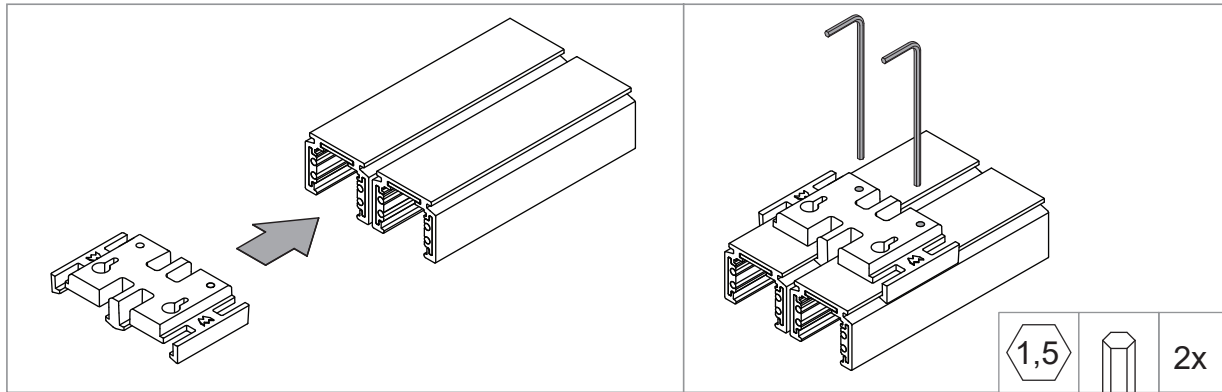

PISTA TRACK 48V Twin Bracket

134118XX

02 - 09/07/2018