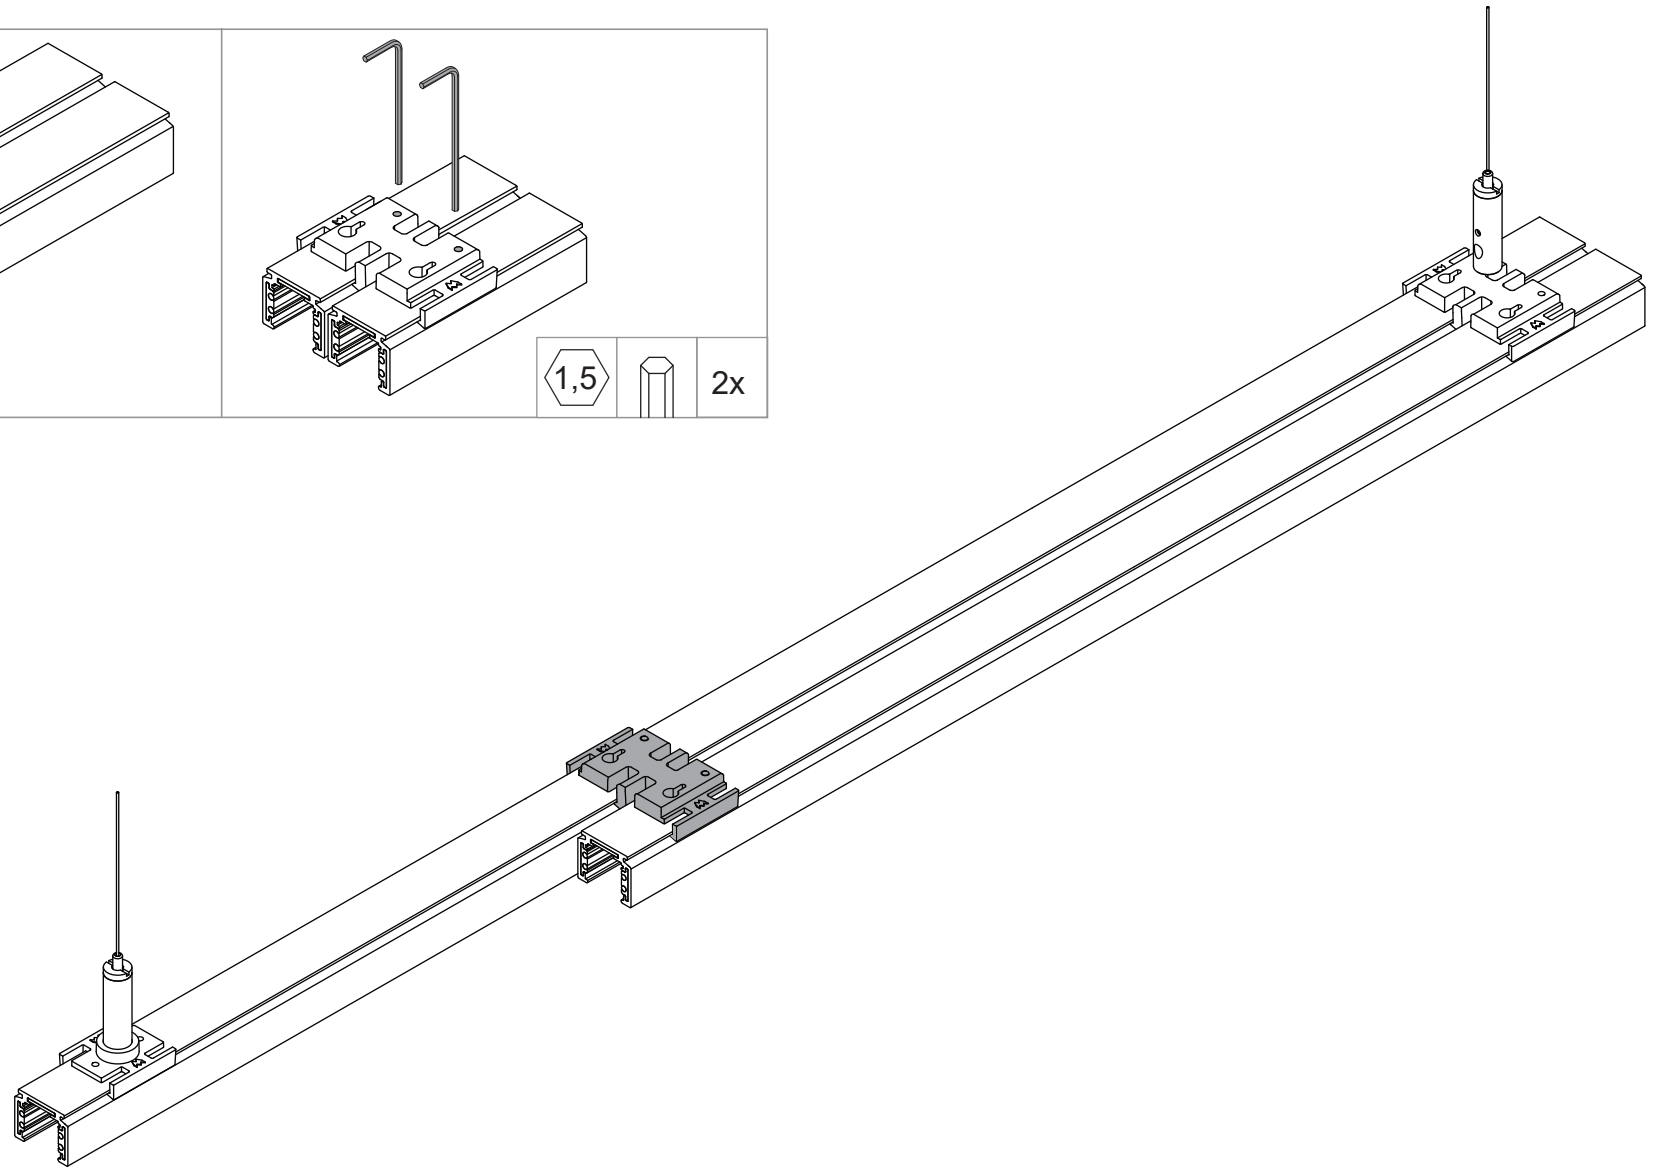

PISTA TRACK 48V Twin Bracket

134118XX

02 - 09/07/2018