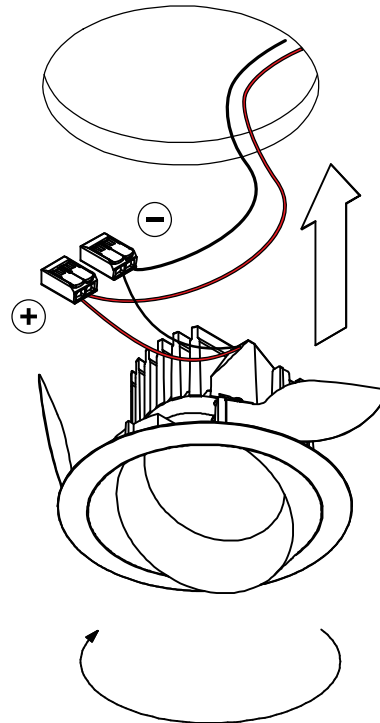

Drive Current (mA)	Forward Voltage		Power (W)
	min (Vf)	max (Vf)	
350	29,1	33,7	11,0
500	29,9	34,7	16,2
700	31,0	35,8	23,4

For serial connection, respect polarity!

install : Twist clockwise
uninstall : Twist counterclockwise