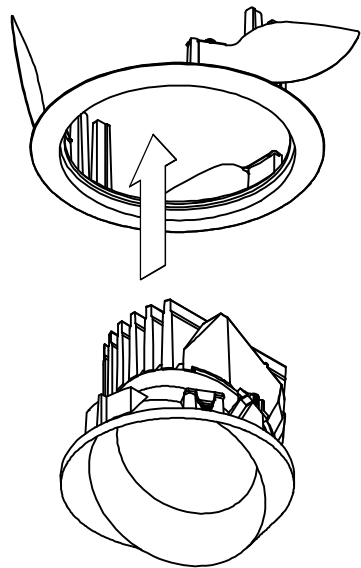

WINK FLANGE

130730XX