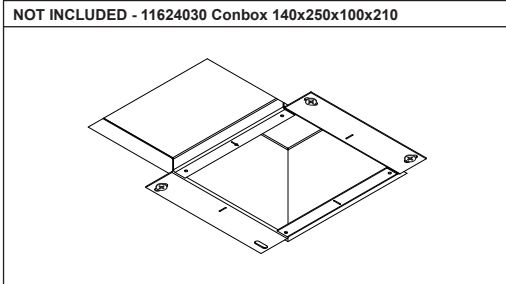

Concrete kit 150x150 - Ø70

11624230

SCREWS ARE NOT INCLUDED