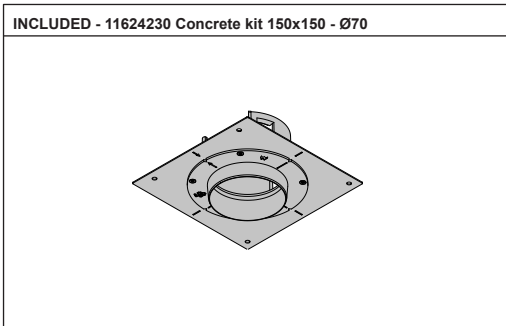

Concrete kit 150x150 - Ø70

11624230

SCREWS ARE NOT INCLUDED