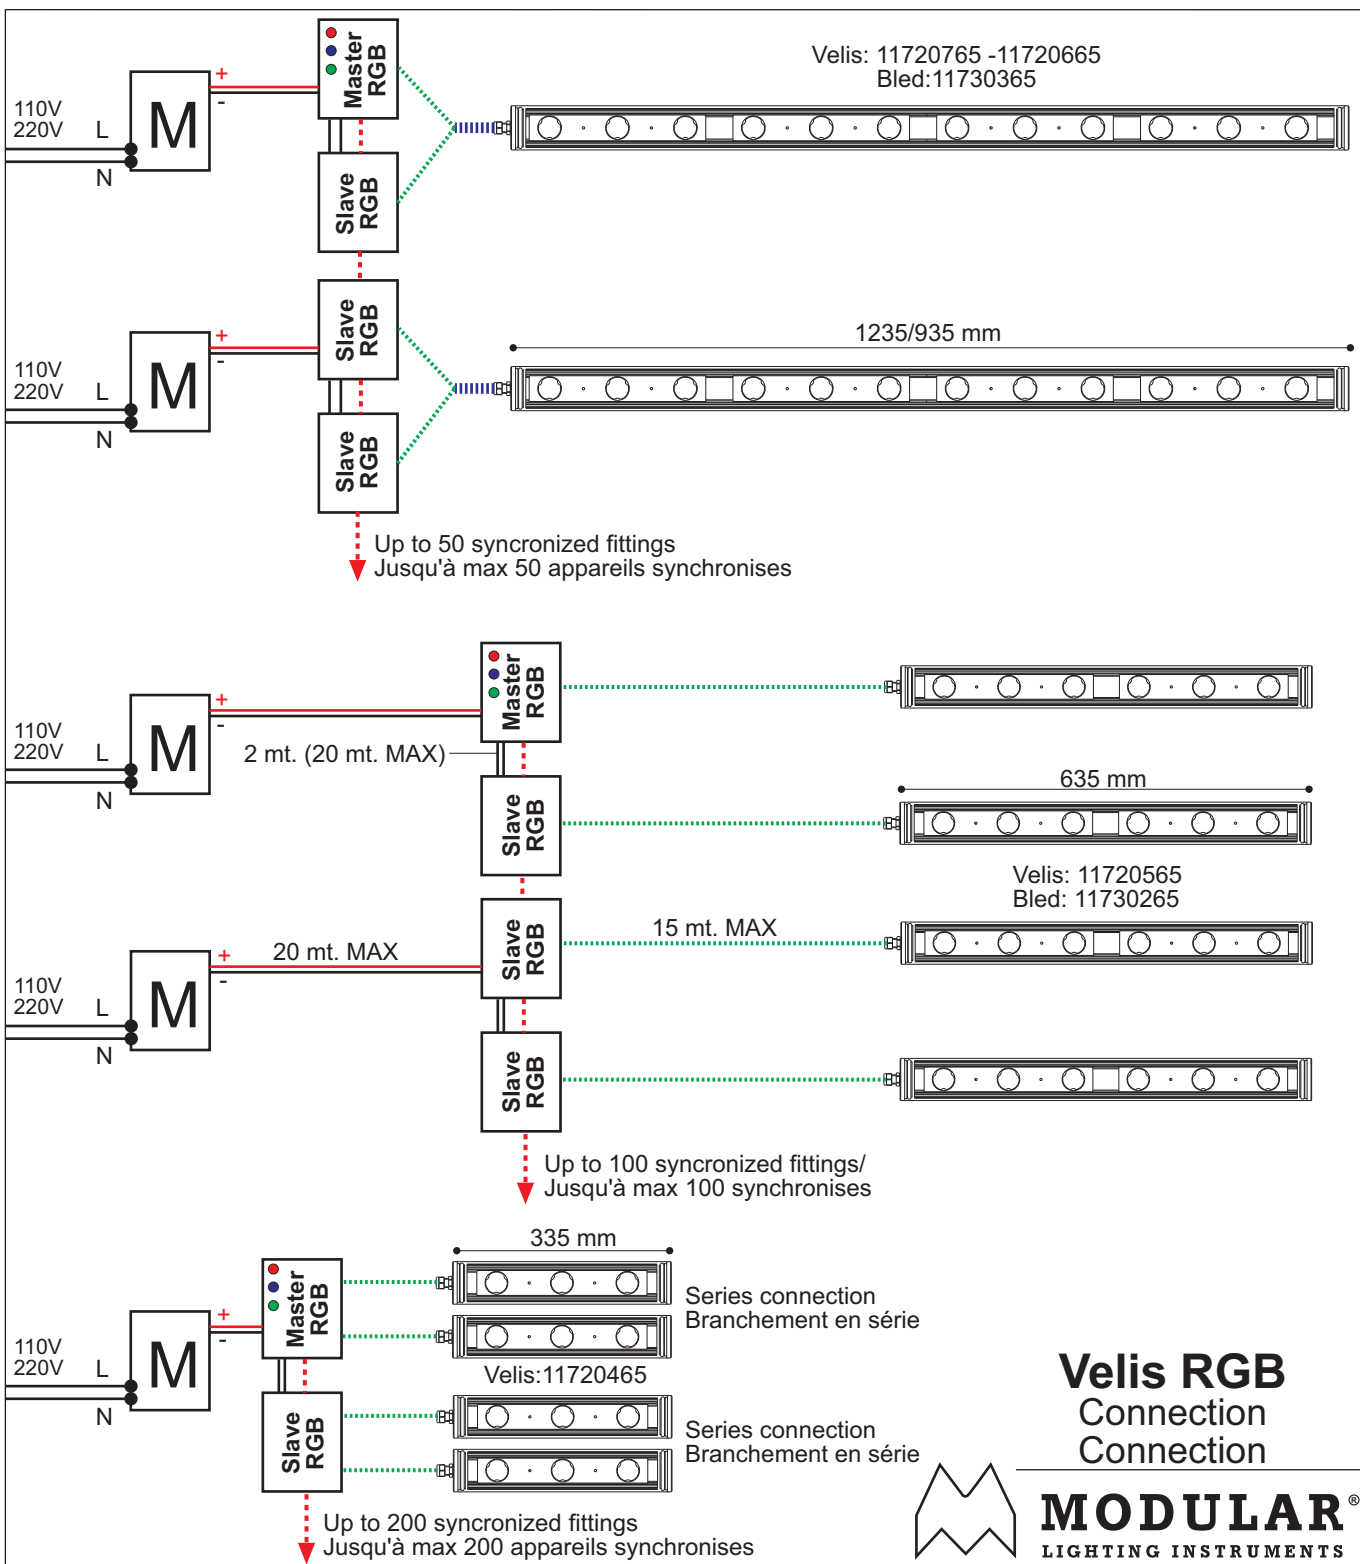

**Master RGB**  
Master  
**11761630 / 11761730** (with sensor/avec recepteur)  
Max load 99 SLAVE/Charge max 99 SLAVE  
Up to 6 spots LED 3x1W/jusqu'à 6 spots 3x1W  
103x67x30

**Slave RGB**  
Slave  
**11761930**  
Up to 6 spots LED 3x1W/jusqu'à 6 spots 3x1W  
103x67x30

 LED gear/alimentation

 RGB signal/signal RGB **200 mt. TOT**

 Cables 12 wires/cable 12 poles

 Cables 6 wires/cable 6 poles

**Velis RGB**  
Connection  
Connection

**MODULAR**<sup>®</sup>  
LIGHTING INSTRUMENTS