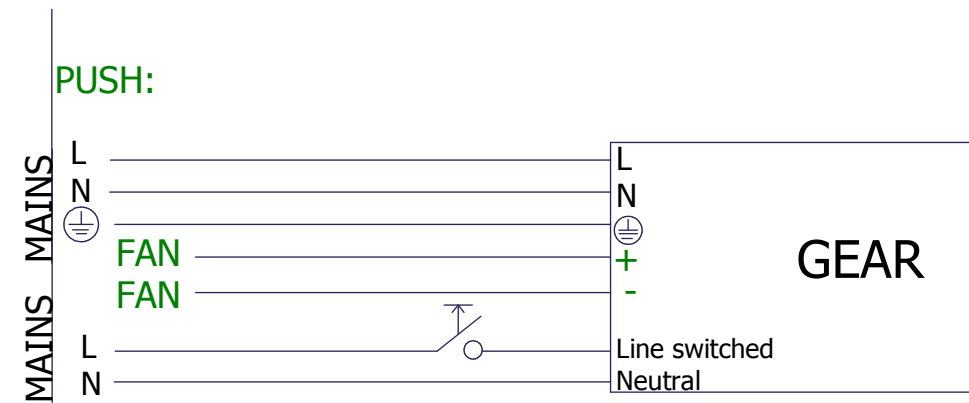

LED engines 1100lm-2000lm-3000lm

1129XX00

Lamp type : Fortimo LED

+ rood / red / rouge / rot / rojo / rosso / красный
 - zwart / black / noir / schwarz / negro / negro / черный

MAP

Cake:
 11122909/11123109/11123309/11123509/11123909/11124109
Lotis:
 114552xx/114554xx/114556xx/114558xx/114590xx/114592xx
Ex-L :
 12040005/12040105/12040205/12040305/12040405/12040505

Cake:
 11123009/11123209/11123409/11123609/11124009/11124209
Lotis:
 114553xx/114555xx/114557xx/114559xx/114591xx/114593xx
Ex-L :
 12041005/12041105/12041205/12041305/12041405/12041505

If you use our cooling system!!!
 Our active cooling system generates noise of typical 19dBA (30dBA max) which is normally not audible for the human ear when standing at a distance from the luminaire. However, it should be taken into account that this noise level can get higher when large amounts of luminaires are placed in the same ceiling and/or when the ceiling has bad acoustic specifications.